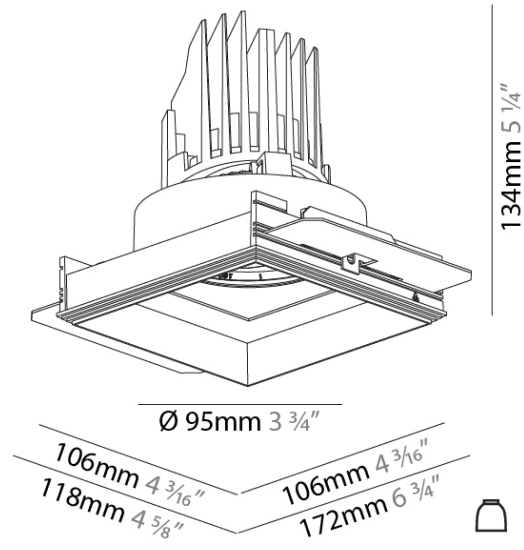

ELECTRICAL

Lamp Type: LED (Zhaga Standard)
Input Wattage (W): 15.5
Total Output Wattage (W): 14.5
Dimming: Tri-Mode (Non-Dimming and Phase Dimming (120Vac only) and 0-10V Dimming)
Driver Included: No
Driver Location: Recessed Housing
Driver Type: Constant Current - Universal
Driver Class: Class 2
Housing: See components
Input Voltage (V): 120 - 277
Constant Current (MA): 500

LED

Number of LEDs: 1
Color Temperature (°K): 2700 / 3000 / 3500 / 4000
Max. Delivered Lumen (lm): 940 / 980 / 1029 / 1050
Nominal Lumen (lm): 1386 / 1438 / 1511 / 1542
CRI: >90 CRI
Efficiency (%): 87.9 / 88.4 / 87.9
Lamp Life (hrs): 50000
Upon Request: RGB-W Tunable White Special Color Temperature Special LED

OPTICAL

Reflector: 20 / 40 / 60
Adjustability: Rotational 355°; Tilt 30°
Upon Request: Special Beam Angles

RATINGS AND CERTIFICATIONS
Zaneen Inc. © 2024, 10000 880-3382, F 416-247-9319, www.zaneen.com

Available for international specifications by adding "INT" at the end of the existing Model #. For assistance on 'custom' specifications, contact zteam@zaneen.com. In a constant effort to supply the best product, we reserve the right to change specifications or materials without notice. The most recent specification sheets are found at zaneen.com
IP rating: IP20